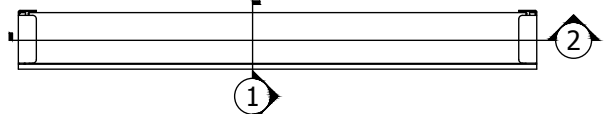

TRIATHLON WIDR

BATTERY-ARCHITECTURAL FASCIA

MULTIPLE MOUNTING CONFIGURATIONS ARE ALLOWED: THIS BRACKET SUPPORTS WALL OR CEILING MOUNTING (WALL MOUNT SHOWN).

LEGEND (TOP VIEW)

SHADE INSTALLED AS PROVIDED BY FACTORY WILL HAVE ALL NECESSARY CLEARANCES FOR PROPER OPERATION. IF ADJUSTMENT FEATURES ARE UTILIZED, IT IS THE RESPONSIBILITY OF THE INSTALLER TO ENSURE PROPER CLEARANCES ARE MAINTAINED. NOT ALL ADJUSTMENTS ARE AVAILABLE AT MAXIMUM ROLL Ø.

TRIATHLON WIDR 085576

SCALE: 1/2 VIEW: 1 REVISION: A

SECTION VIEW