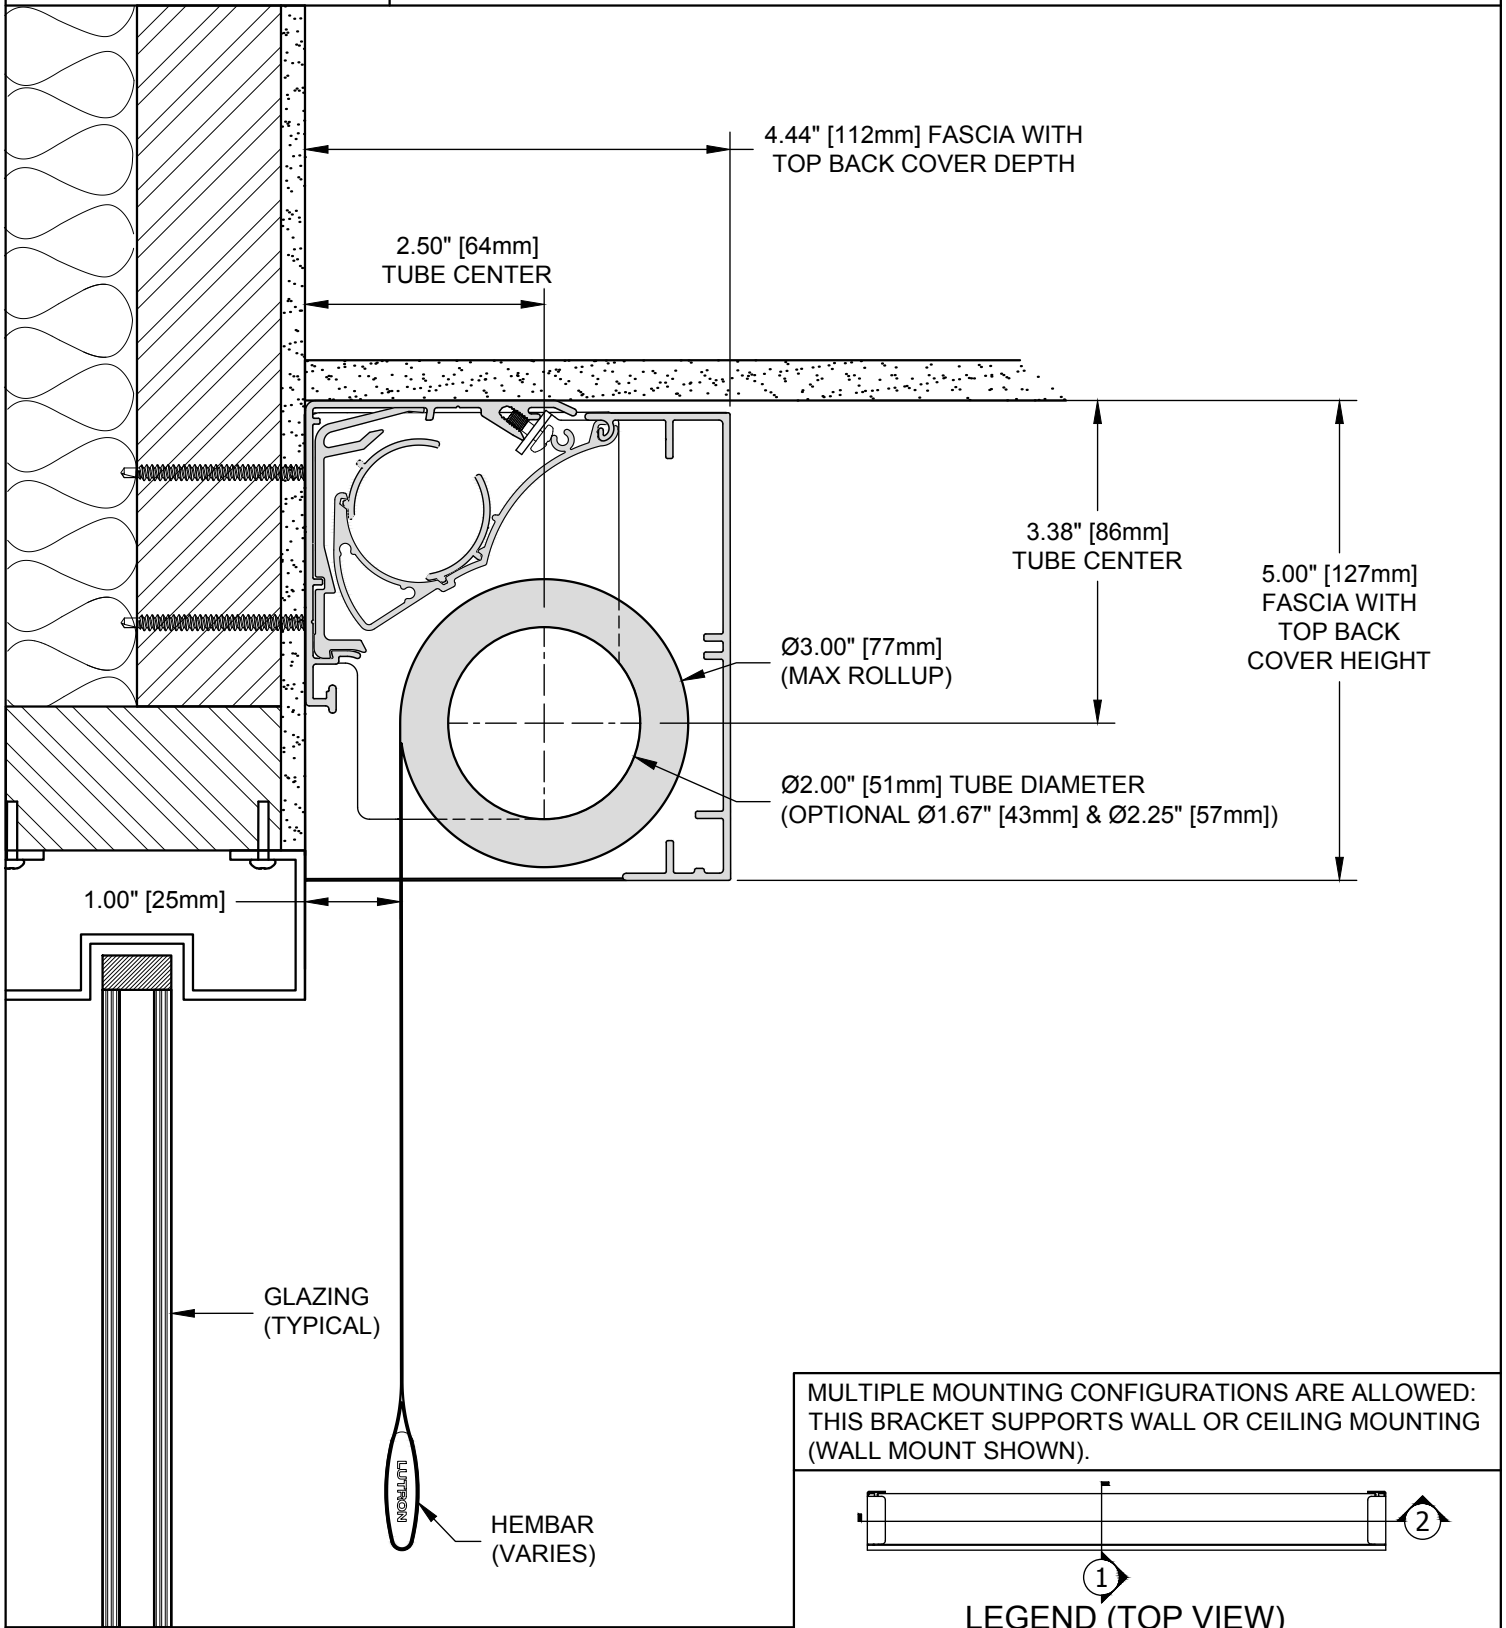

TRIATHLON WIDR

BATTERY-ARCHITECTURAL FASCIA

MULTIPLE MOUNTING CONFIGURATIONS ARE ALLOWED: THIS BRACKET SUPPORTS WALL OR CEILING MOUNTING (WALL MOUNT SHOWN).

LEGEND (TOP VIEW)

SHADE INSTALLED AS PROVIDED BY FACTORY WILL HAVE ALL NECESSARY CLEARANCES FOR PROPER OPERATION. IF ADJUSTMENT FEATURES ARE UTILIZED, IT IS THE RESPONSIBILITY OF THE INSTALLER TO ENSURE PROPER CLEARANCES ARE MAINTAINED. NOT ALL ADJUSTMENTS ARE AVAILABLE AT MAXIMUM ROLL Ø.

TRIATHLON WIDR 085576

SCALE: 1/2 VIEW: 1 REVISION: A

SECTION VIEW